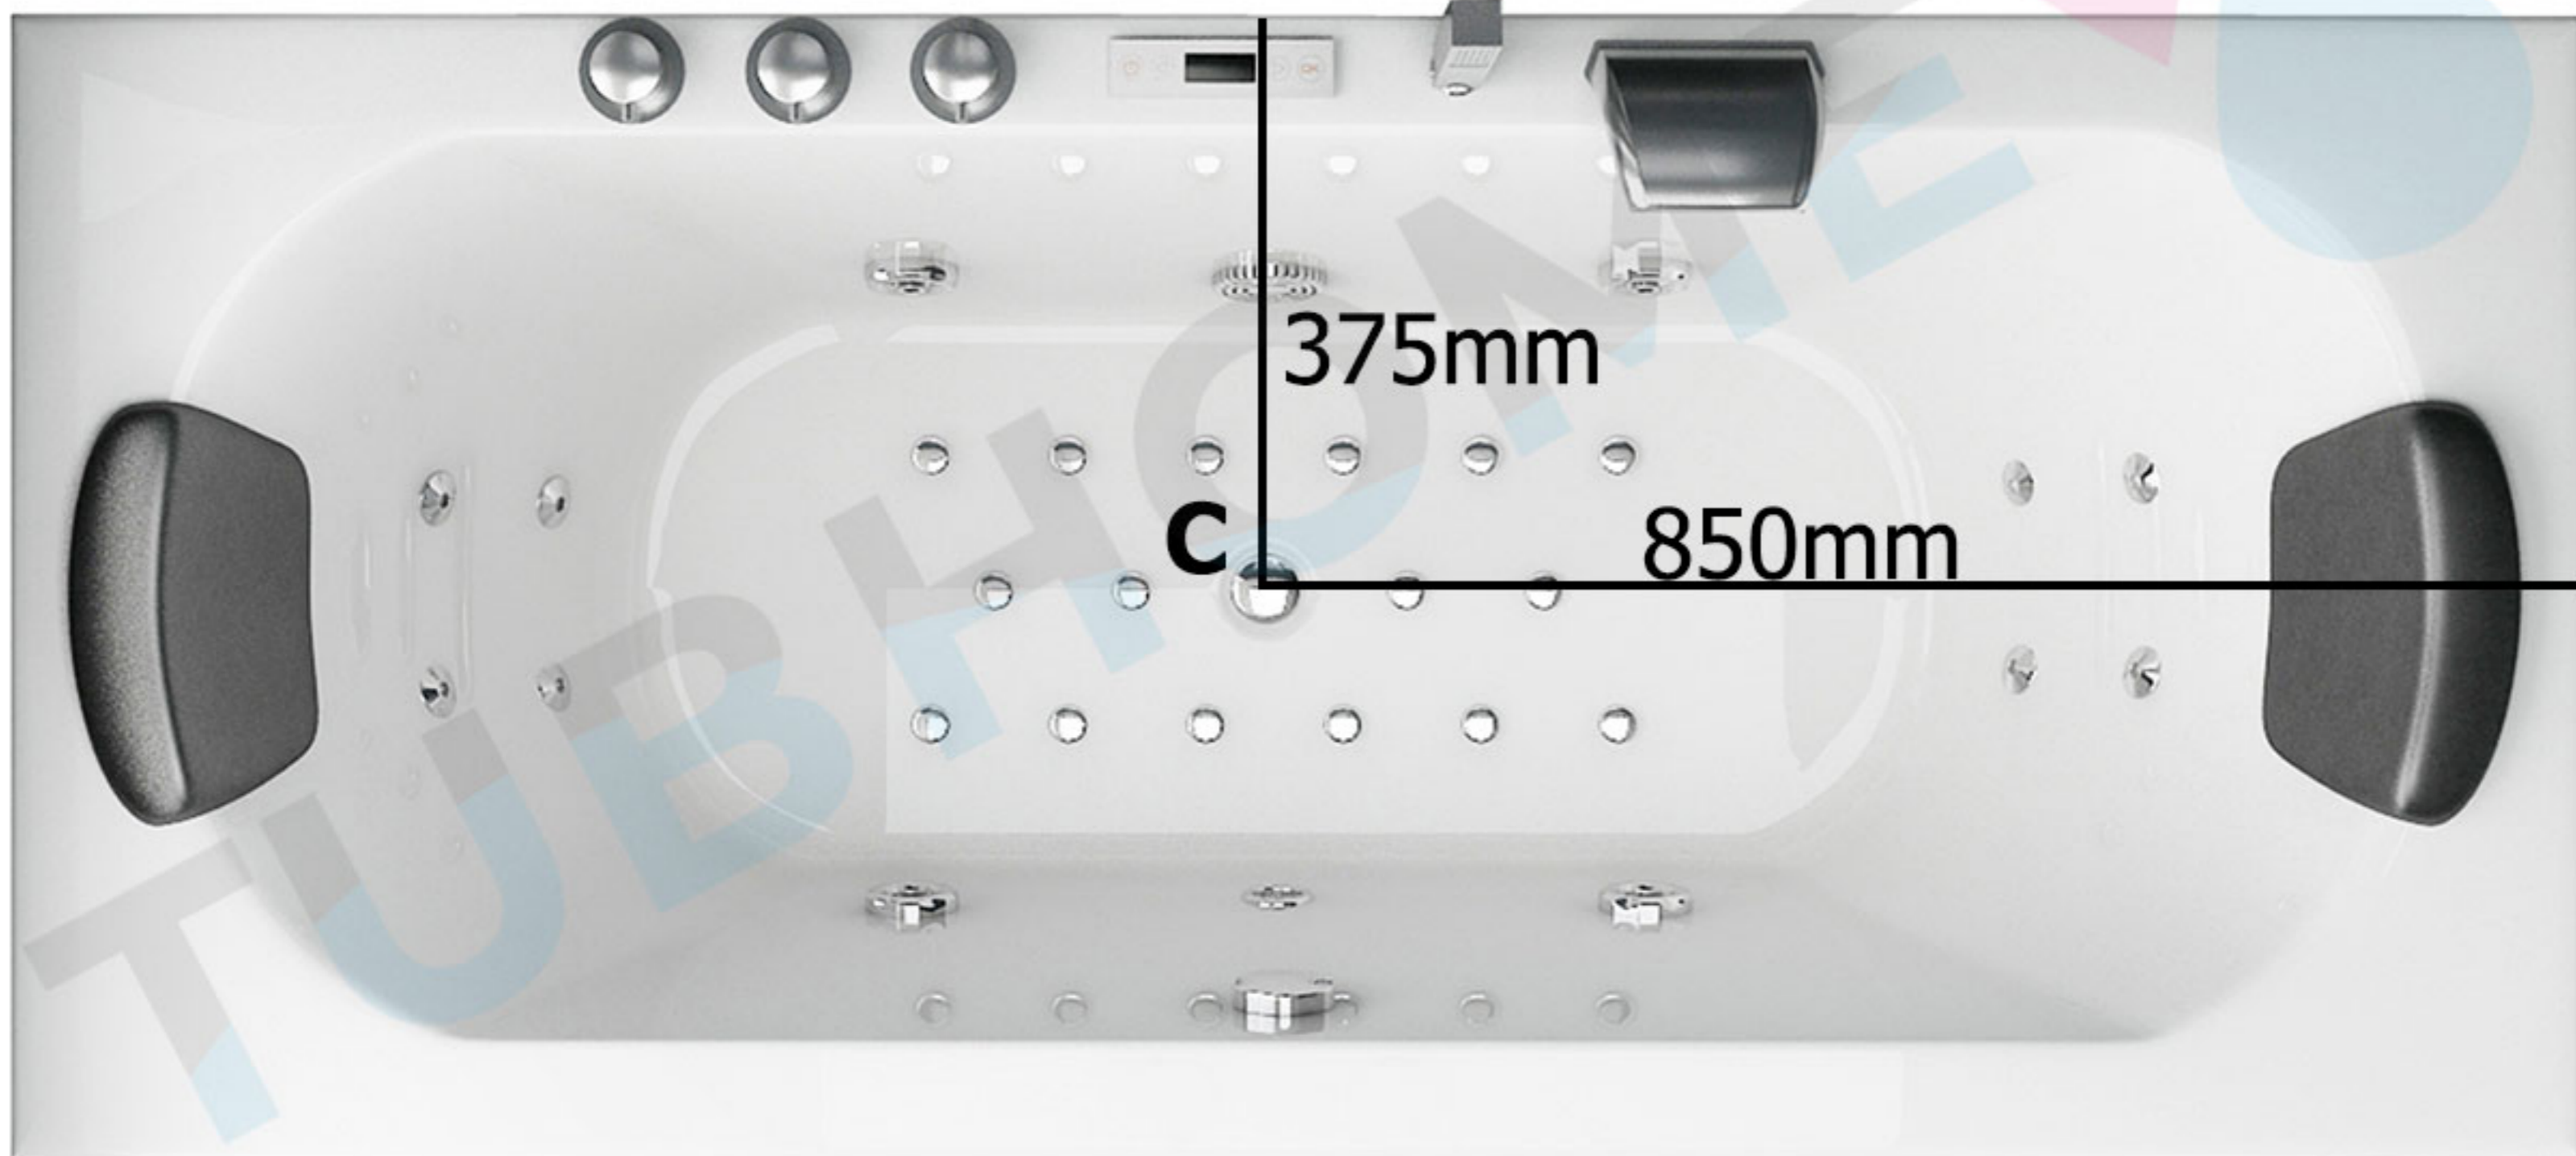

SPATEC Nova 170

A: Water intake, 35cm above the floor

B: Electrical outlet, 35cm above the floor
230V – 16 A, 3x cable 2,5mm²

C: Drain