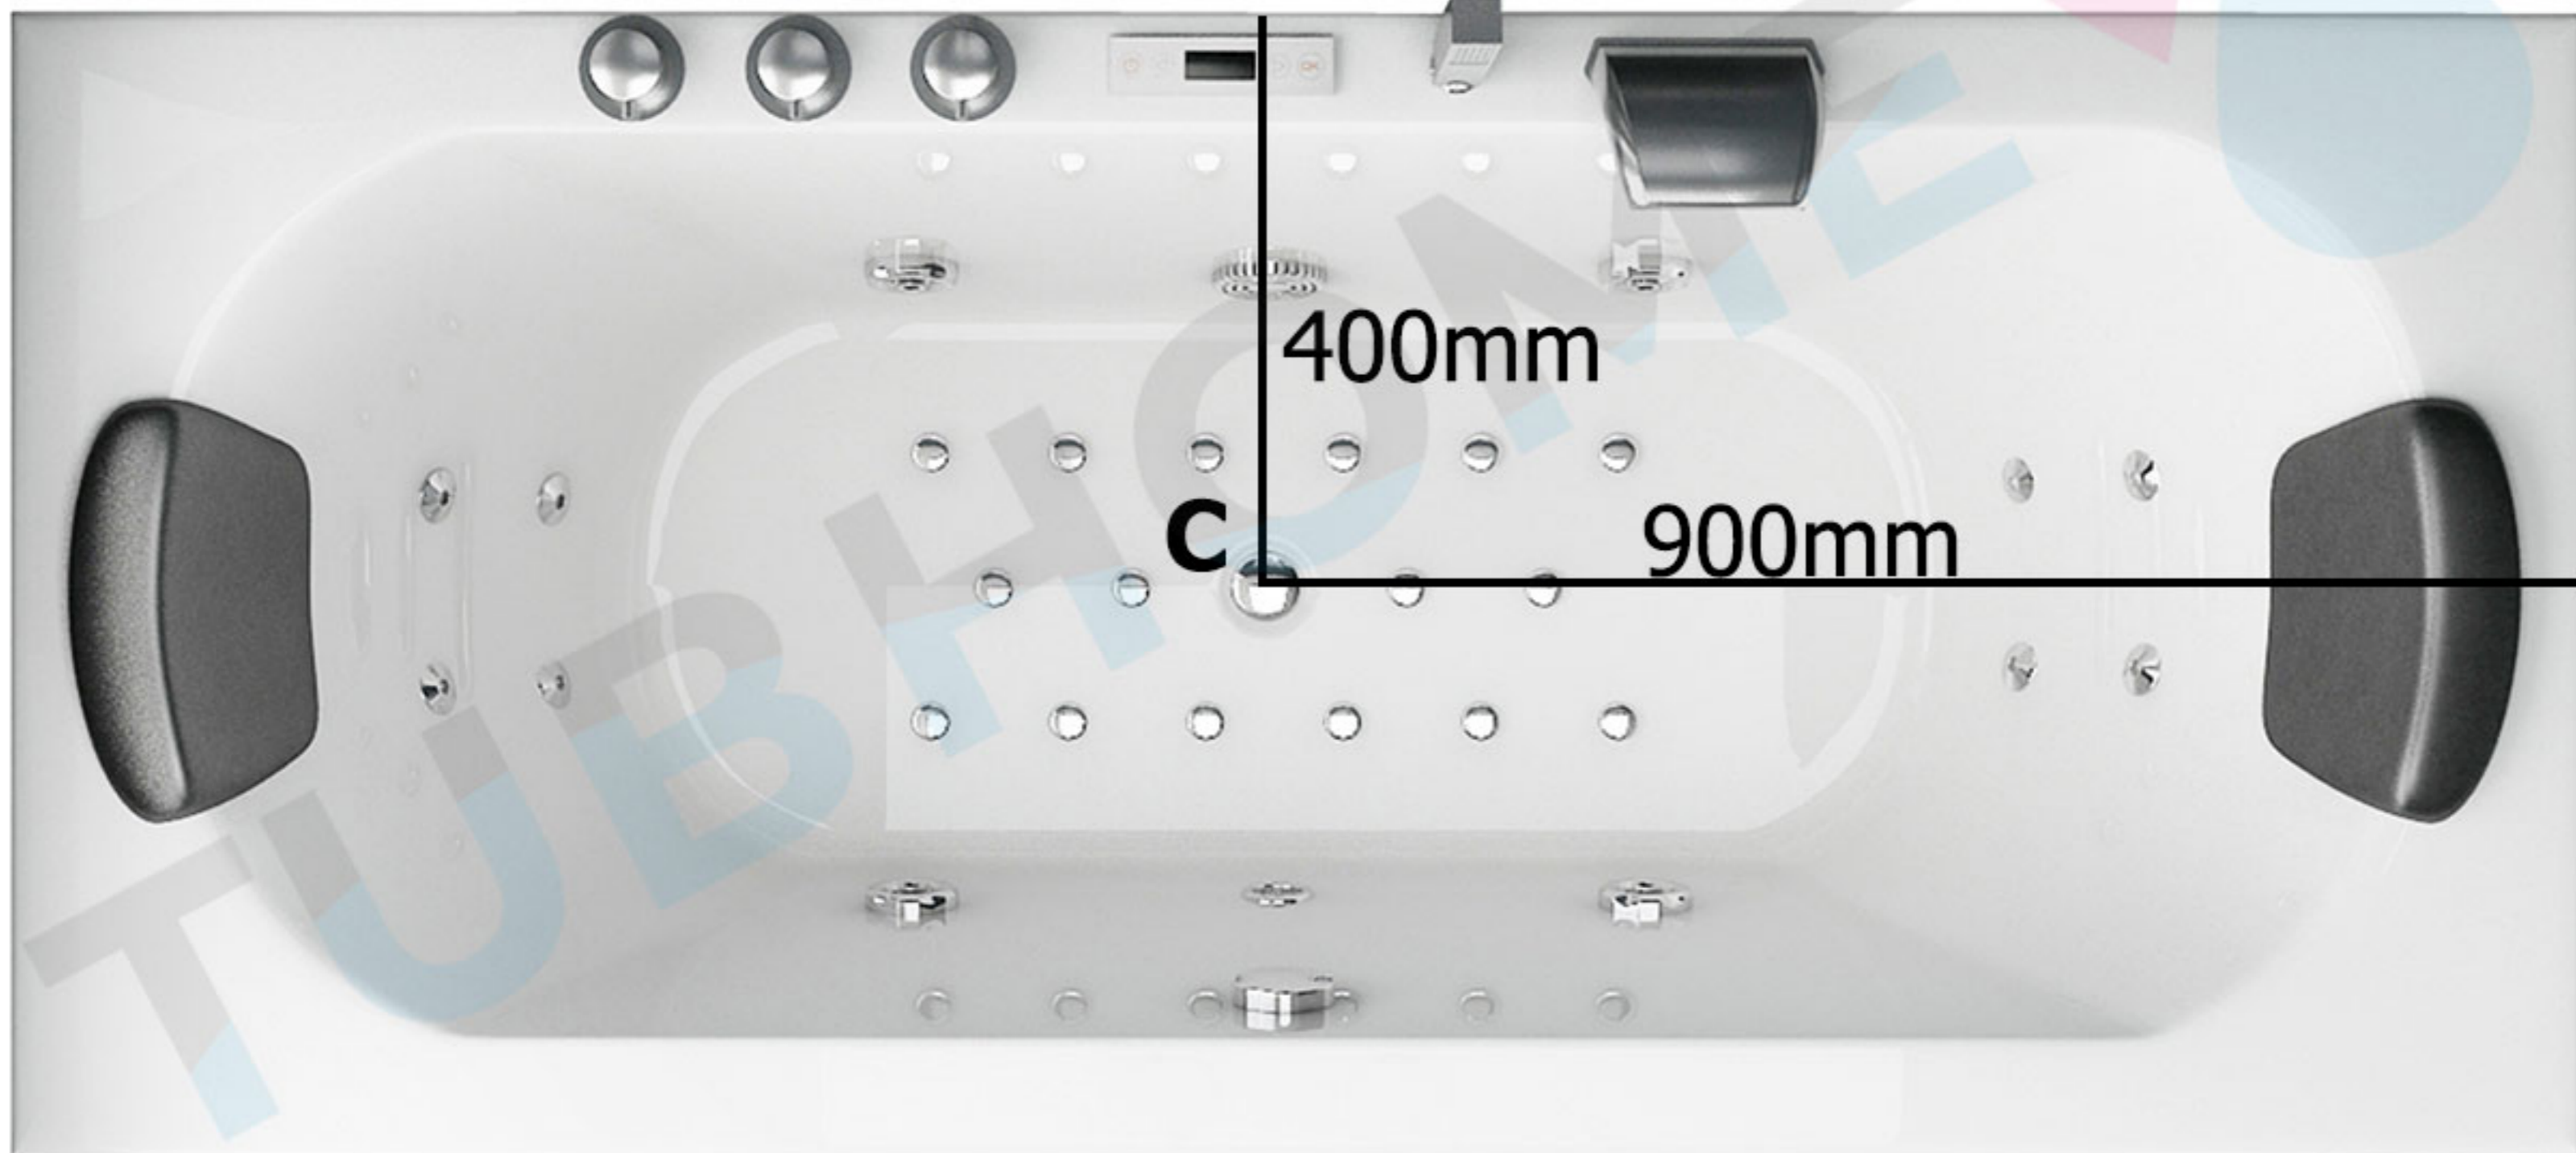

# SPATEC Nova 180

**A:** Water intake, 35cm above the floor

**B:** Electrical outlet, 35cm above the floor  
230V – 16 A, 3x cable 2,5mm<sup>2</sup>

**C:** Drain