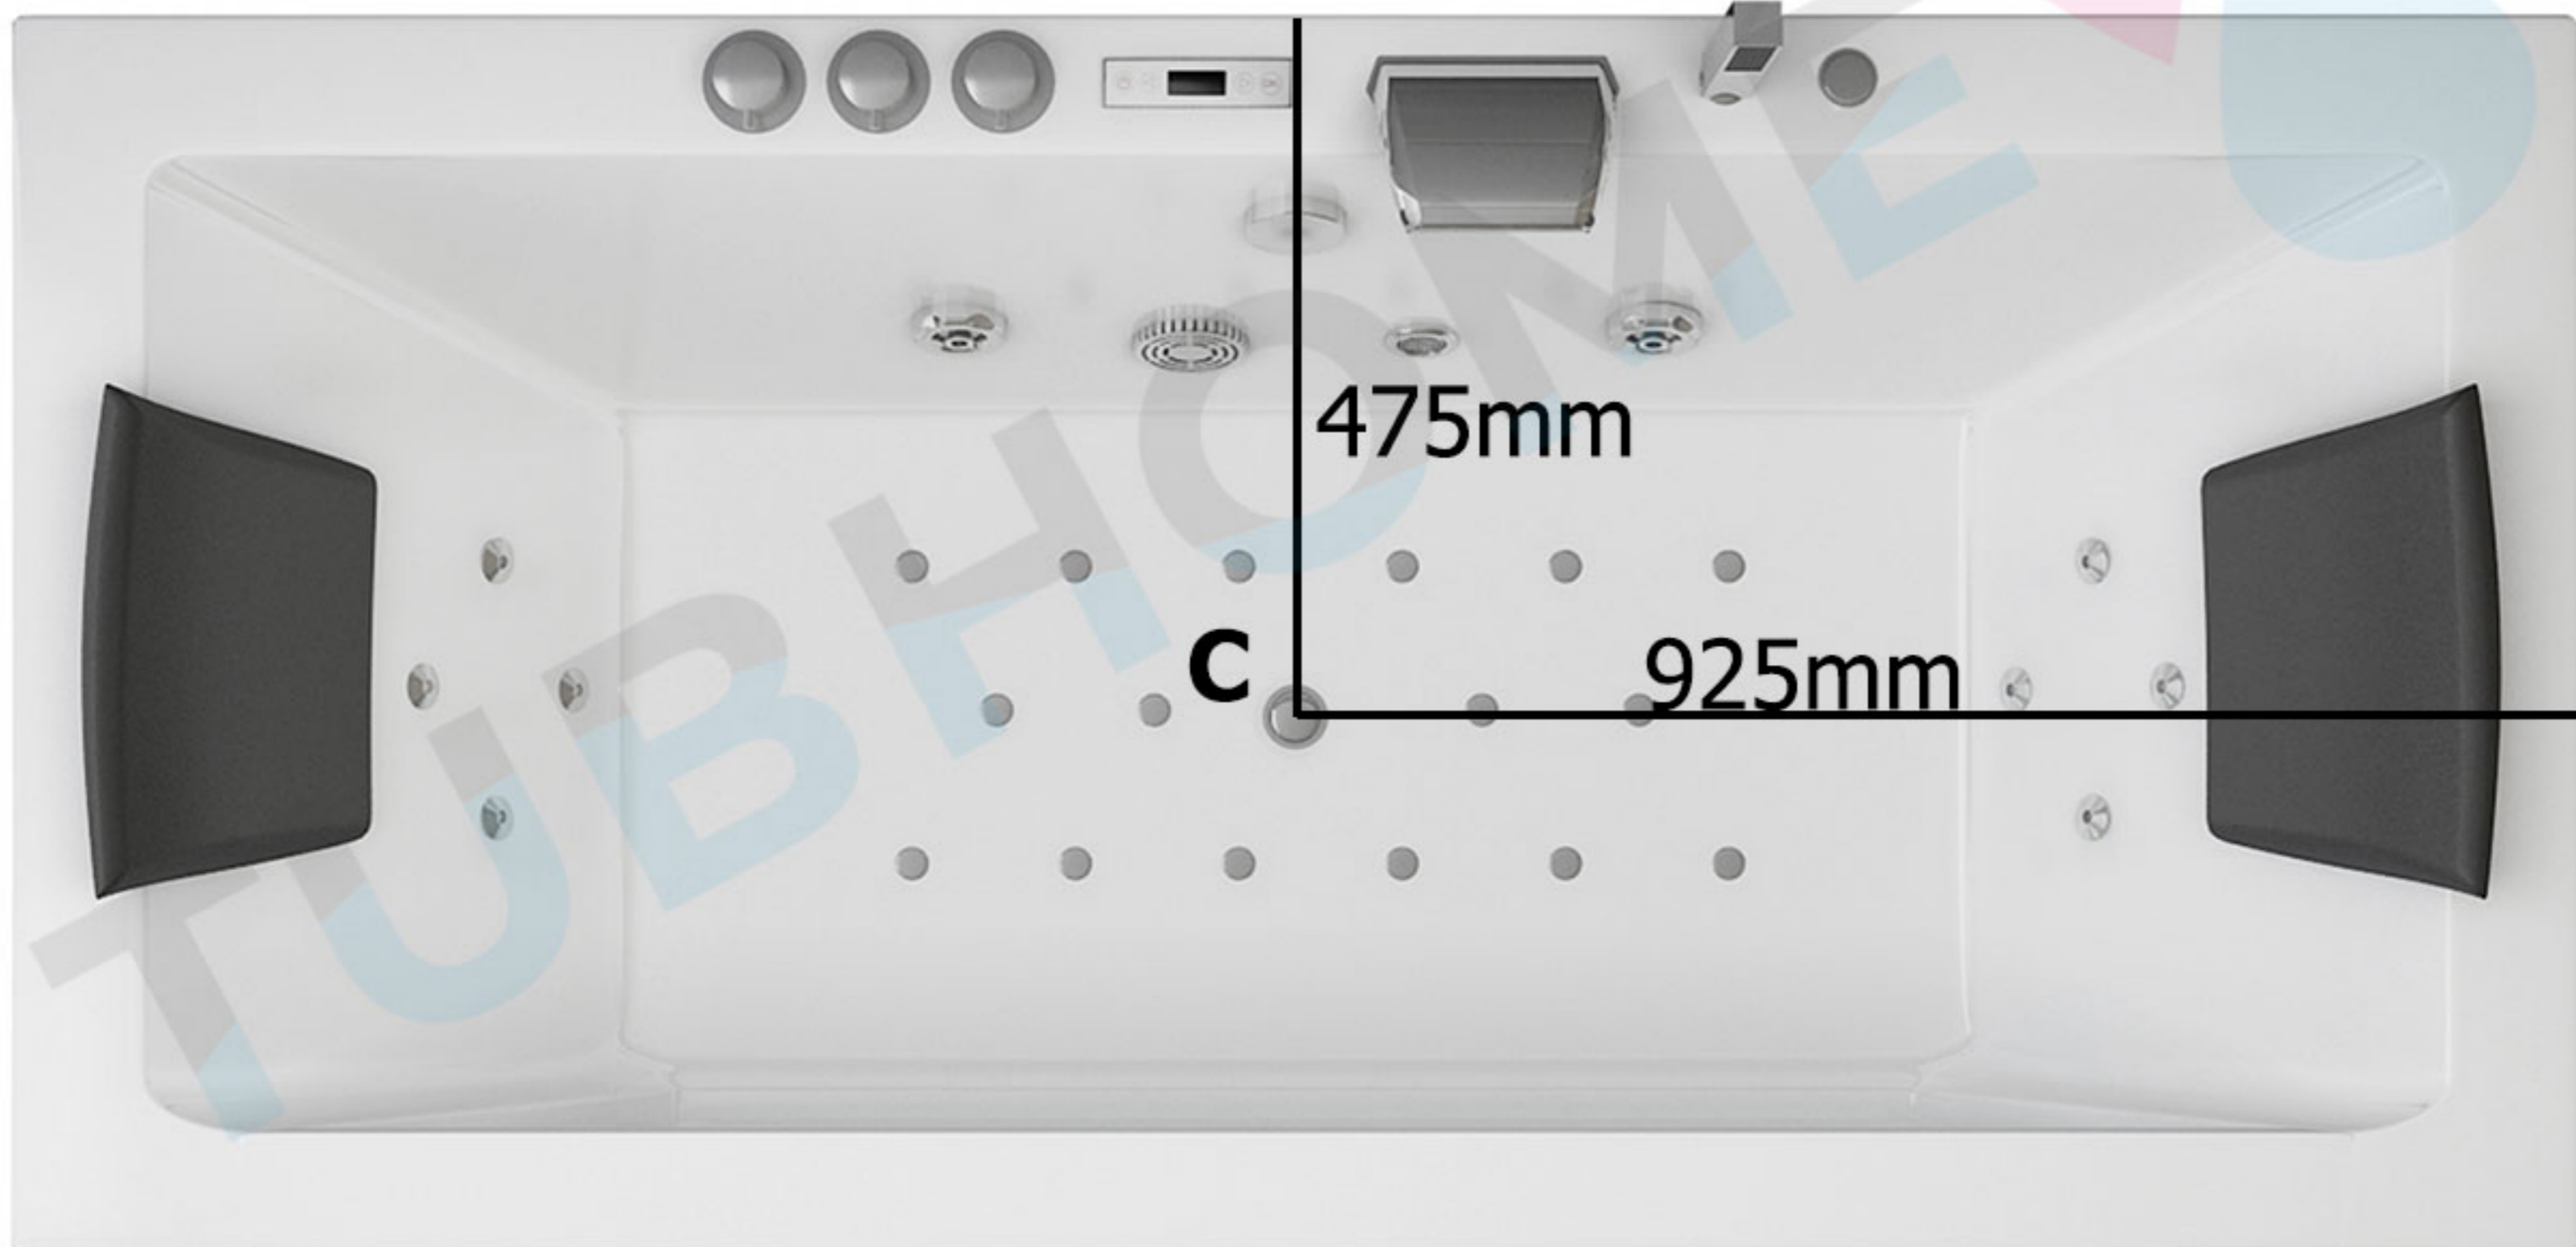

SPATEC Sierra

A: Water intake, 35cm above the floor

B: Electrical outlet, 35cm above the floor
230V – 16 A, 3x cable 2,5mm²

C: Drain