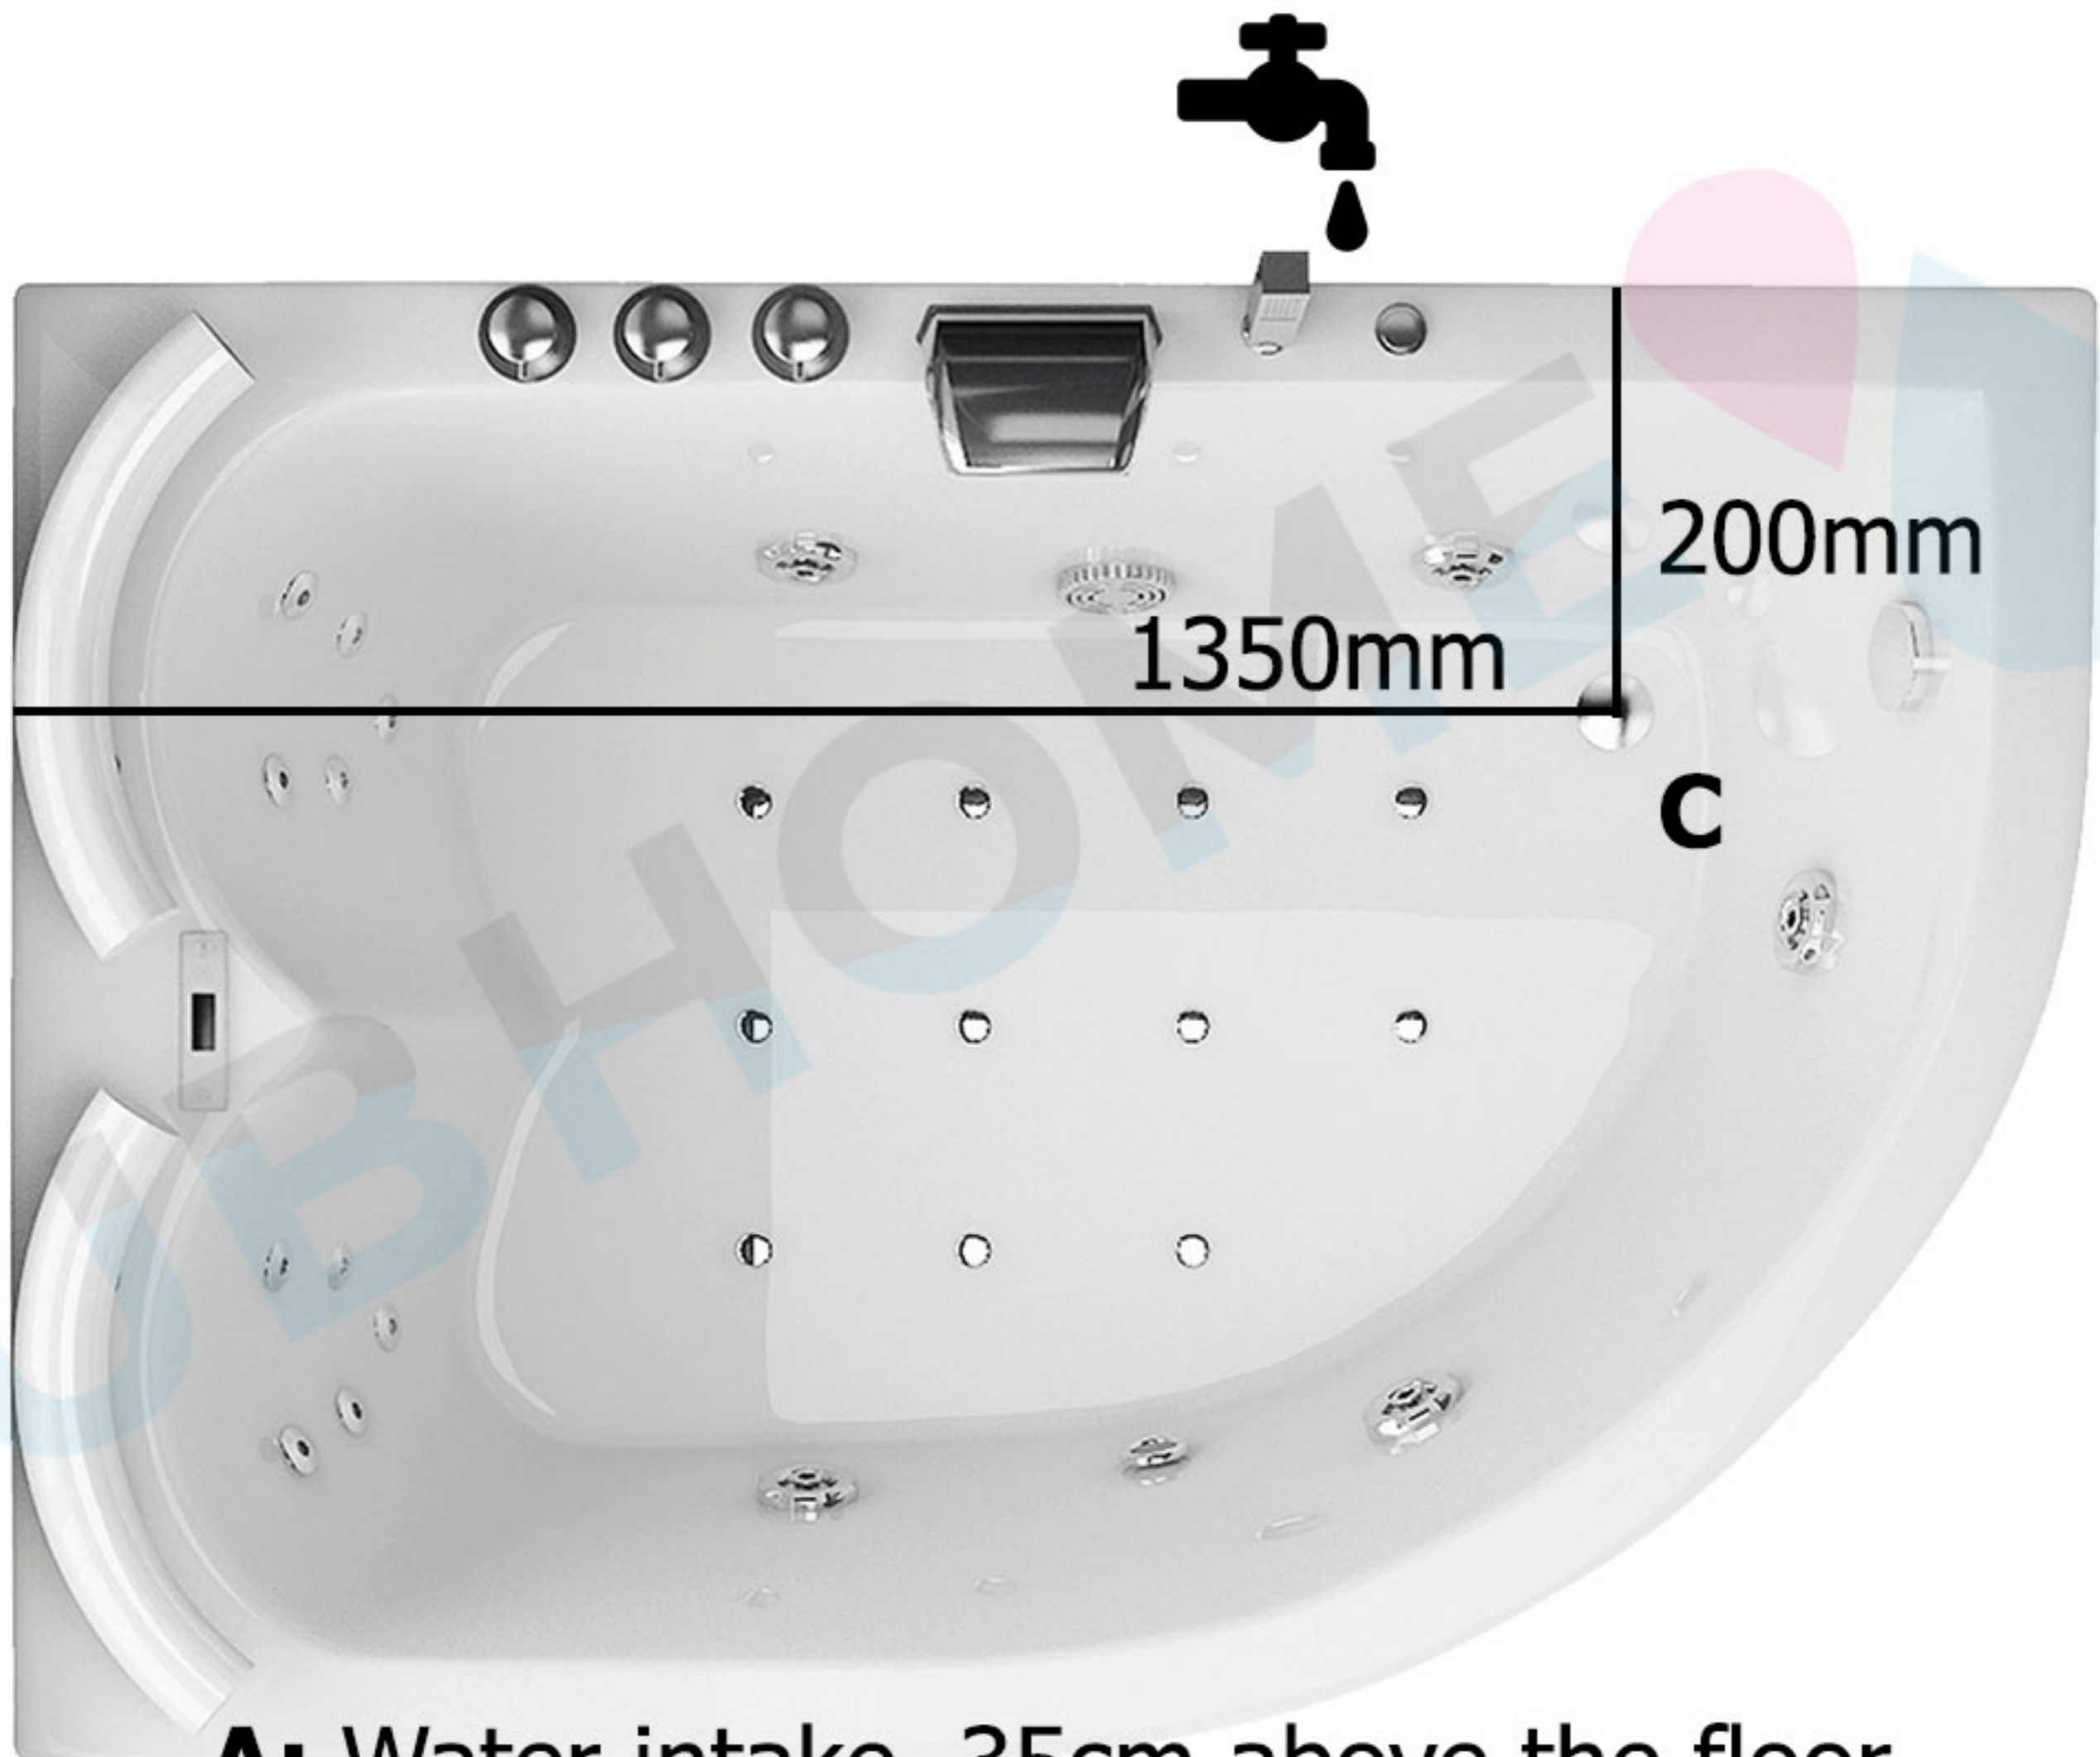

# SPATEC Trevi LEFT

**A:** Water intake, 35cm above the floor

**B:** Electrical outlet, 35cm above the floor  
230V – 16 A, 3x cable 2,5mm<sup>2</sup>

**C:** Drain