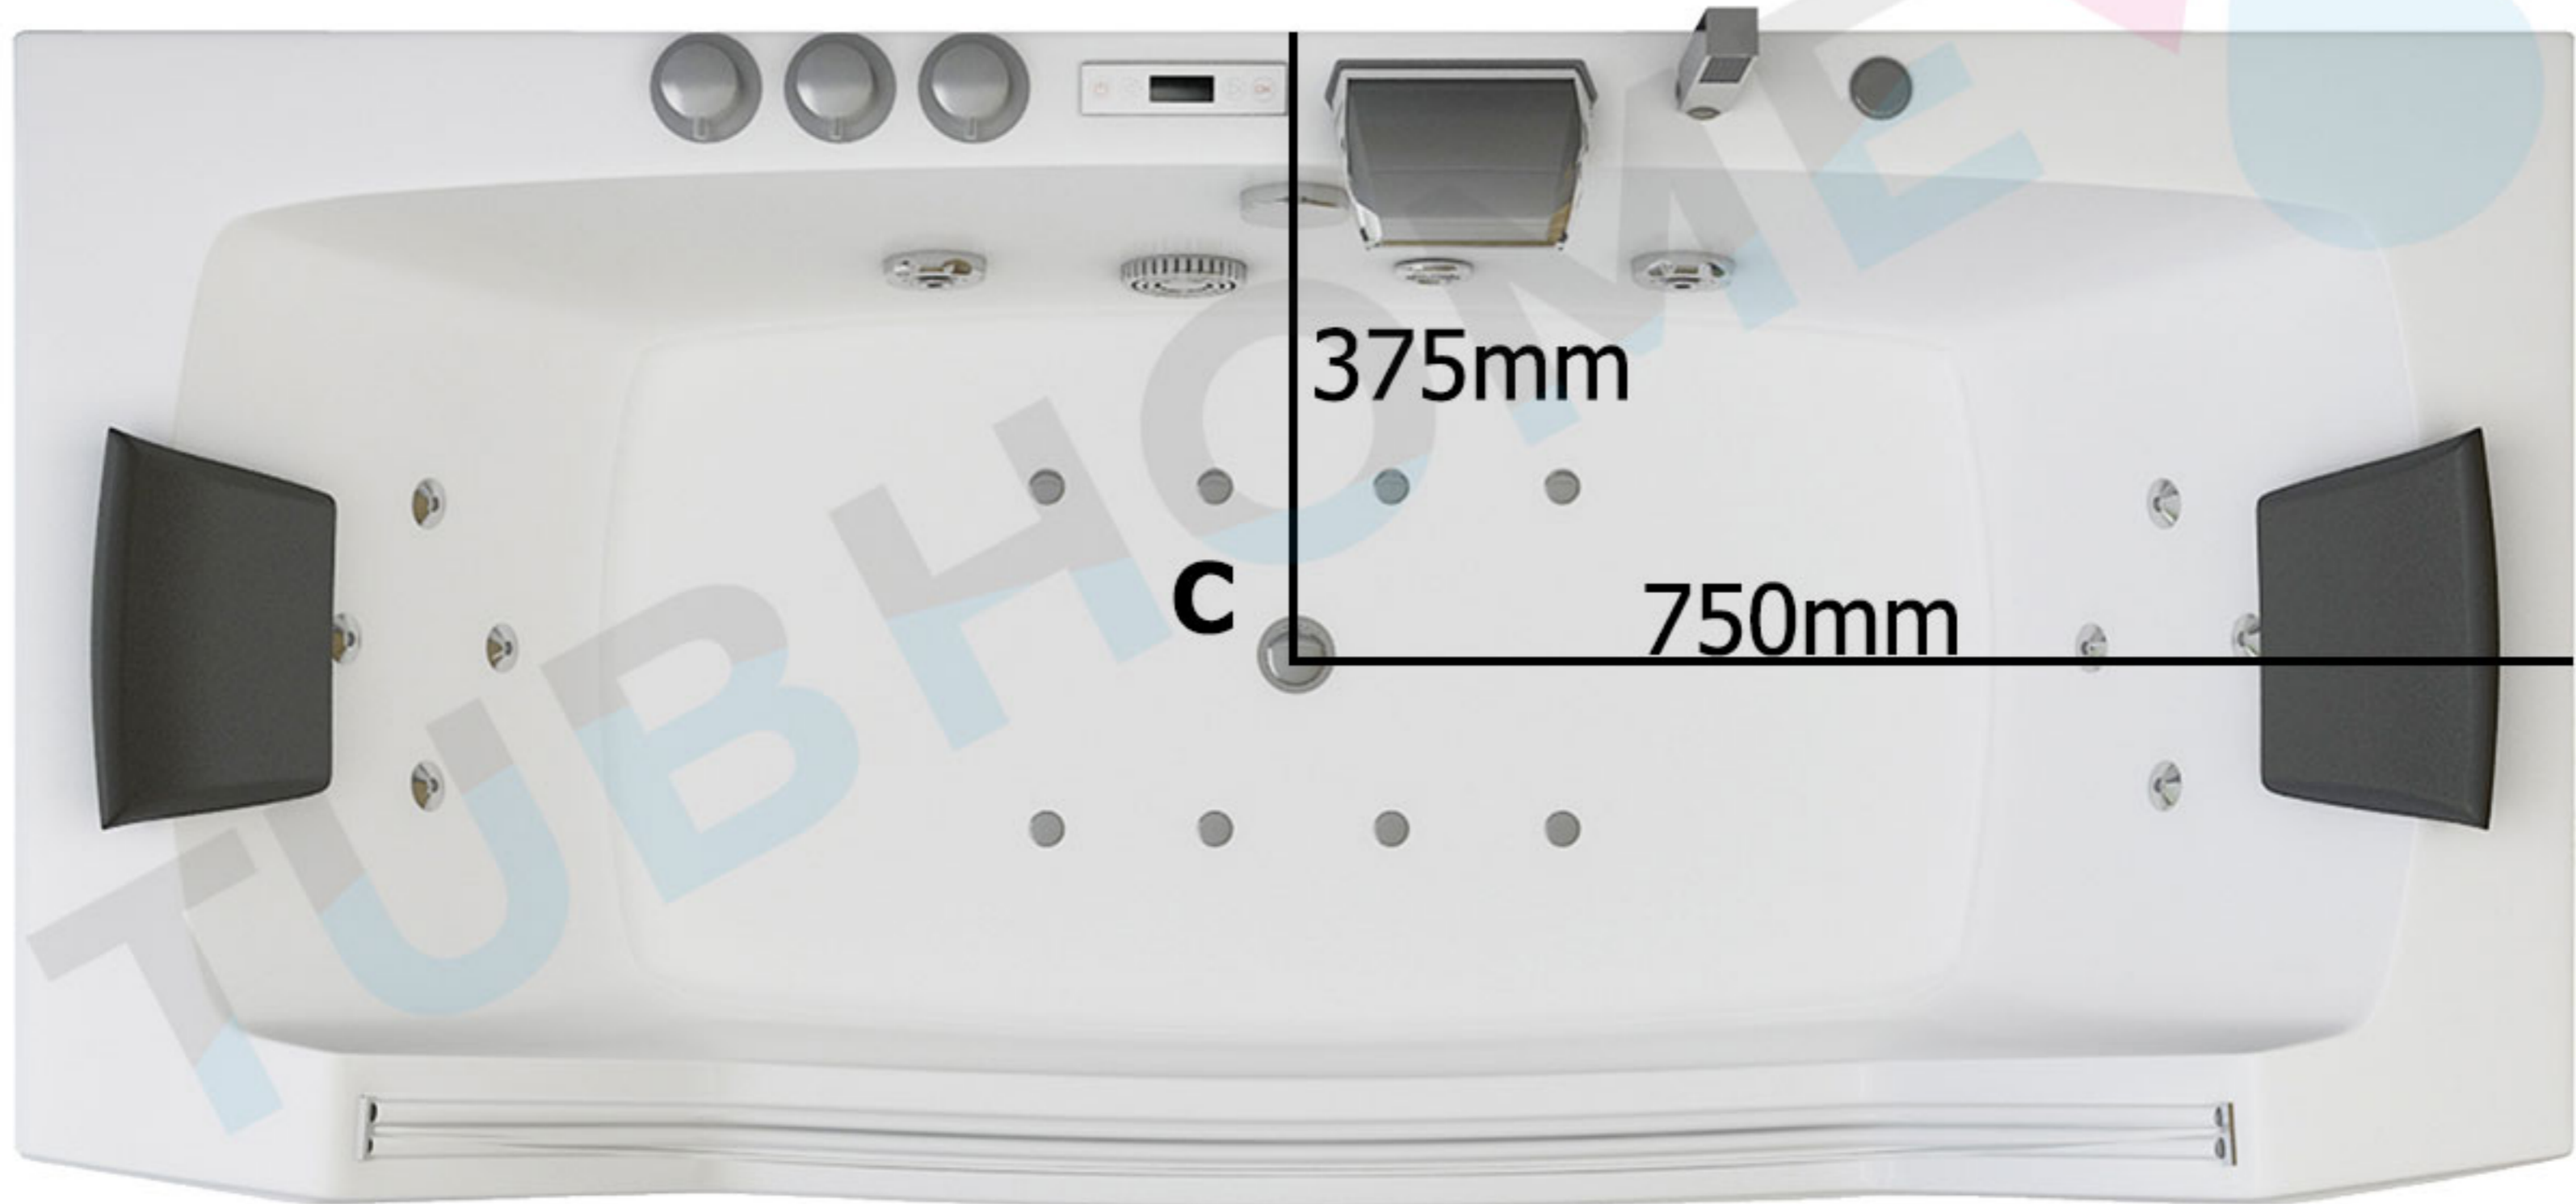

SPATEC Vitro 150

A: Water intake, 35cm above the floor

B: Electrical outlet, 35cm above the floor
230V – 16 A, 3x cable 2,5mm²

C: Drain